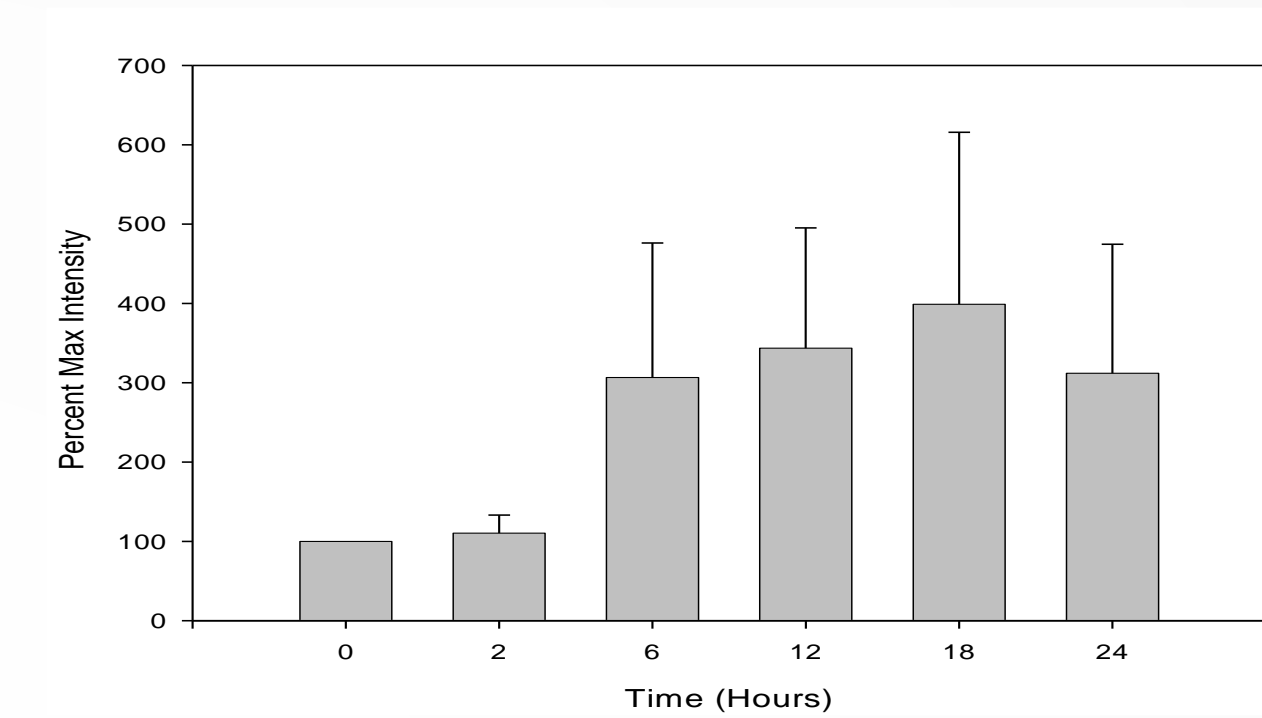

Results:

This PowerPoint 2011 template produces a 40.97"X23.04" presentation poster. You can use it to create your research poster and save valuable time placing titles, subtitles, text, and graphics.

We provide a series of YouTube tutorials that will guide you through the poster design process and answer your poster production questions. To view our template tutorials, go online to

https://www.youtube.com/playlist?list=PLBz4JvE0AKmweXsMNGeyRXgWgN_lj_b5L

Need assistance? Call 617-588-3508 option 2

Images

Images

Plscr1 Relative Expression

Click on Graphs to Enlarge

Plscr3 Relative Expression