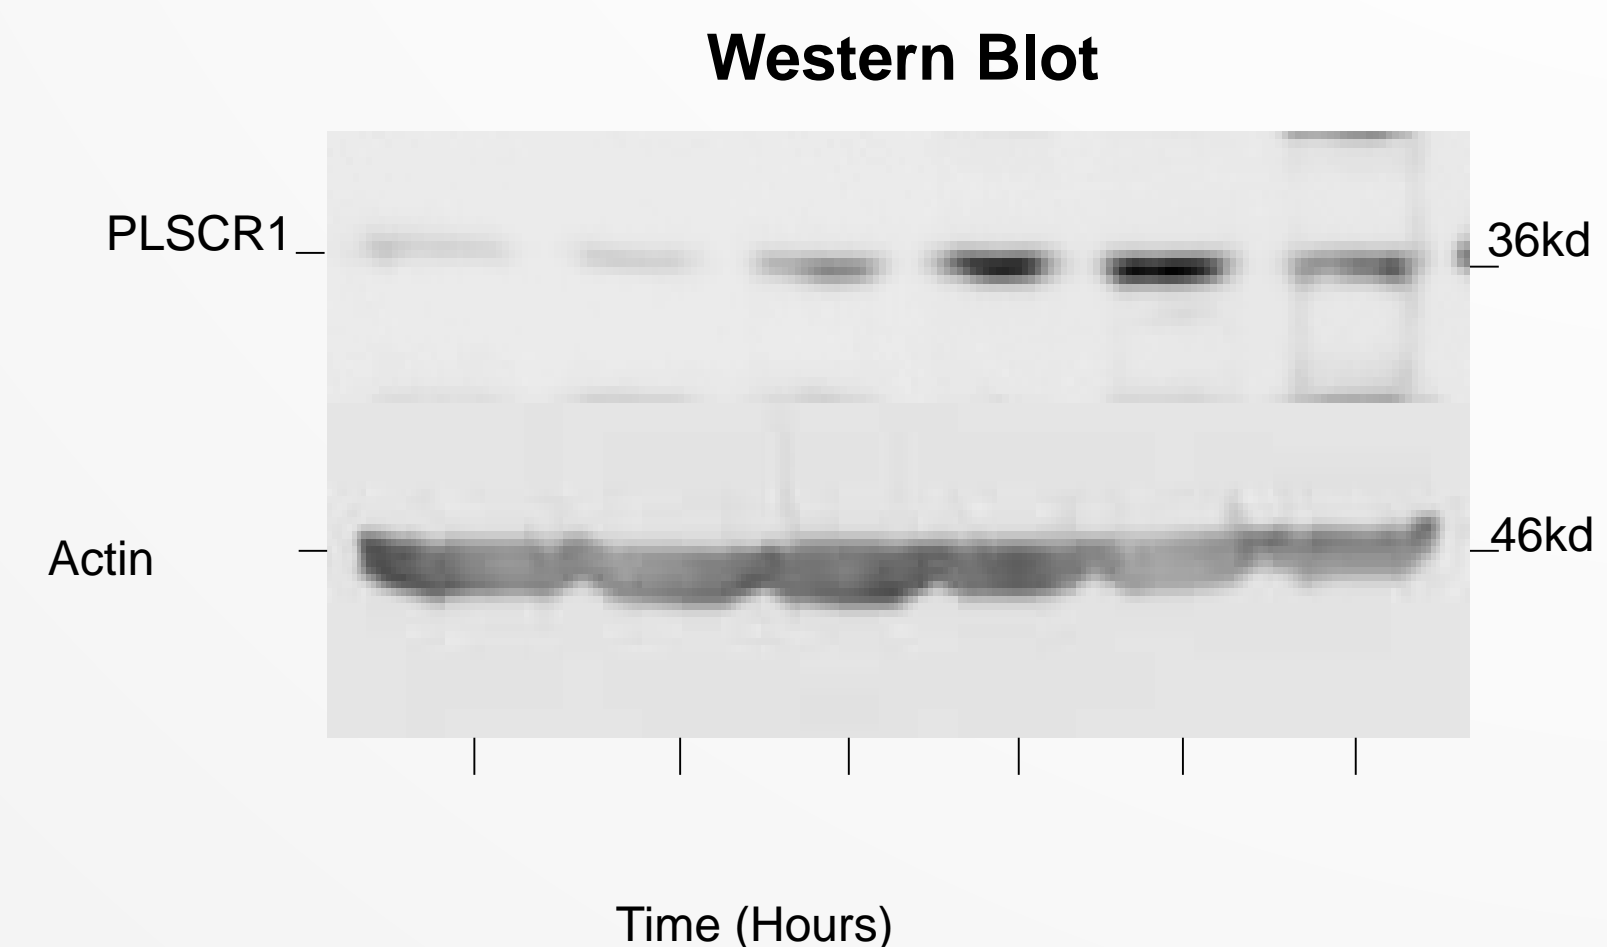

Methods:

- Layout should always be in landscape orientation & recommended 1-5 slides max unless you hyperlink.
- Check all your hyperlinks to make sure it goes to your desired slides
- Slide Show Toolbar: Select "Setup Slide Show" then select "loop continuously until stopped"
- Embedded videos can only be displayed in the following formats: .mov, .mp4, .mpeg. Note: Upload your video file along with your PowerPoint file.
- Save all mathematical formulas and equations to images (.jpg, .png) when embedding or upload your excel file along with your PowerPoint file.
- Save PowerPoint as .pptx to ensure all your embedded images and videos are included.

Results:

This PowerPoint 2011 template produces a 40.97"X23.04" presentation poster. You can use it to create your research poster and save valuable time placing titles, subtitles, text, and graphics.

We provide a series of YouTube tutorials that will guide you through the poster design process and answer your poster production questions. To view our template tutorials, go online to

<https://www.youtube.com/playlist?list=PLBz4JvE0AKmweXsMNGeyRXgWgN_lj_b5L>

Need assistance? Call 617-588-3508 option 2